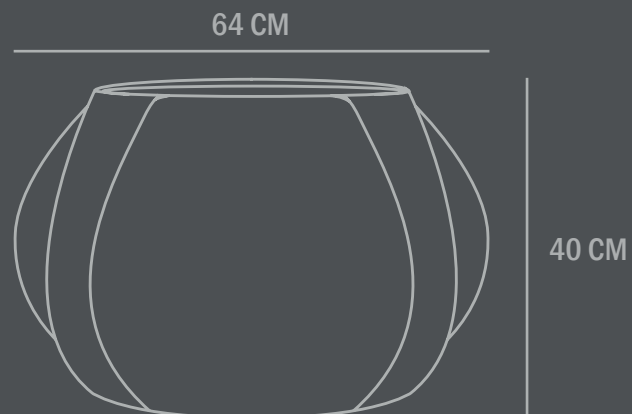

Care instructions:

Use a soft dry cloth to clean the product.

Do not use household cleaners.

Dimensions: L64 / W64 / H40 CM

Water contains: 64L

Country of origin: CN

Product weight: 13,00 Kgs

Packaging:

Dimensions: L68 / W65,5 / H51 CM

Total weight incl. product: 14,50 Kgs

Number of parcels: 1

Material: Brown cardboard

35 CM

43 CM

64 CM